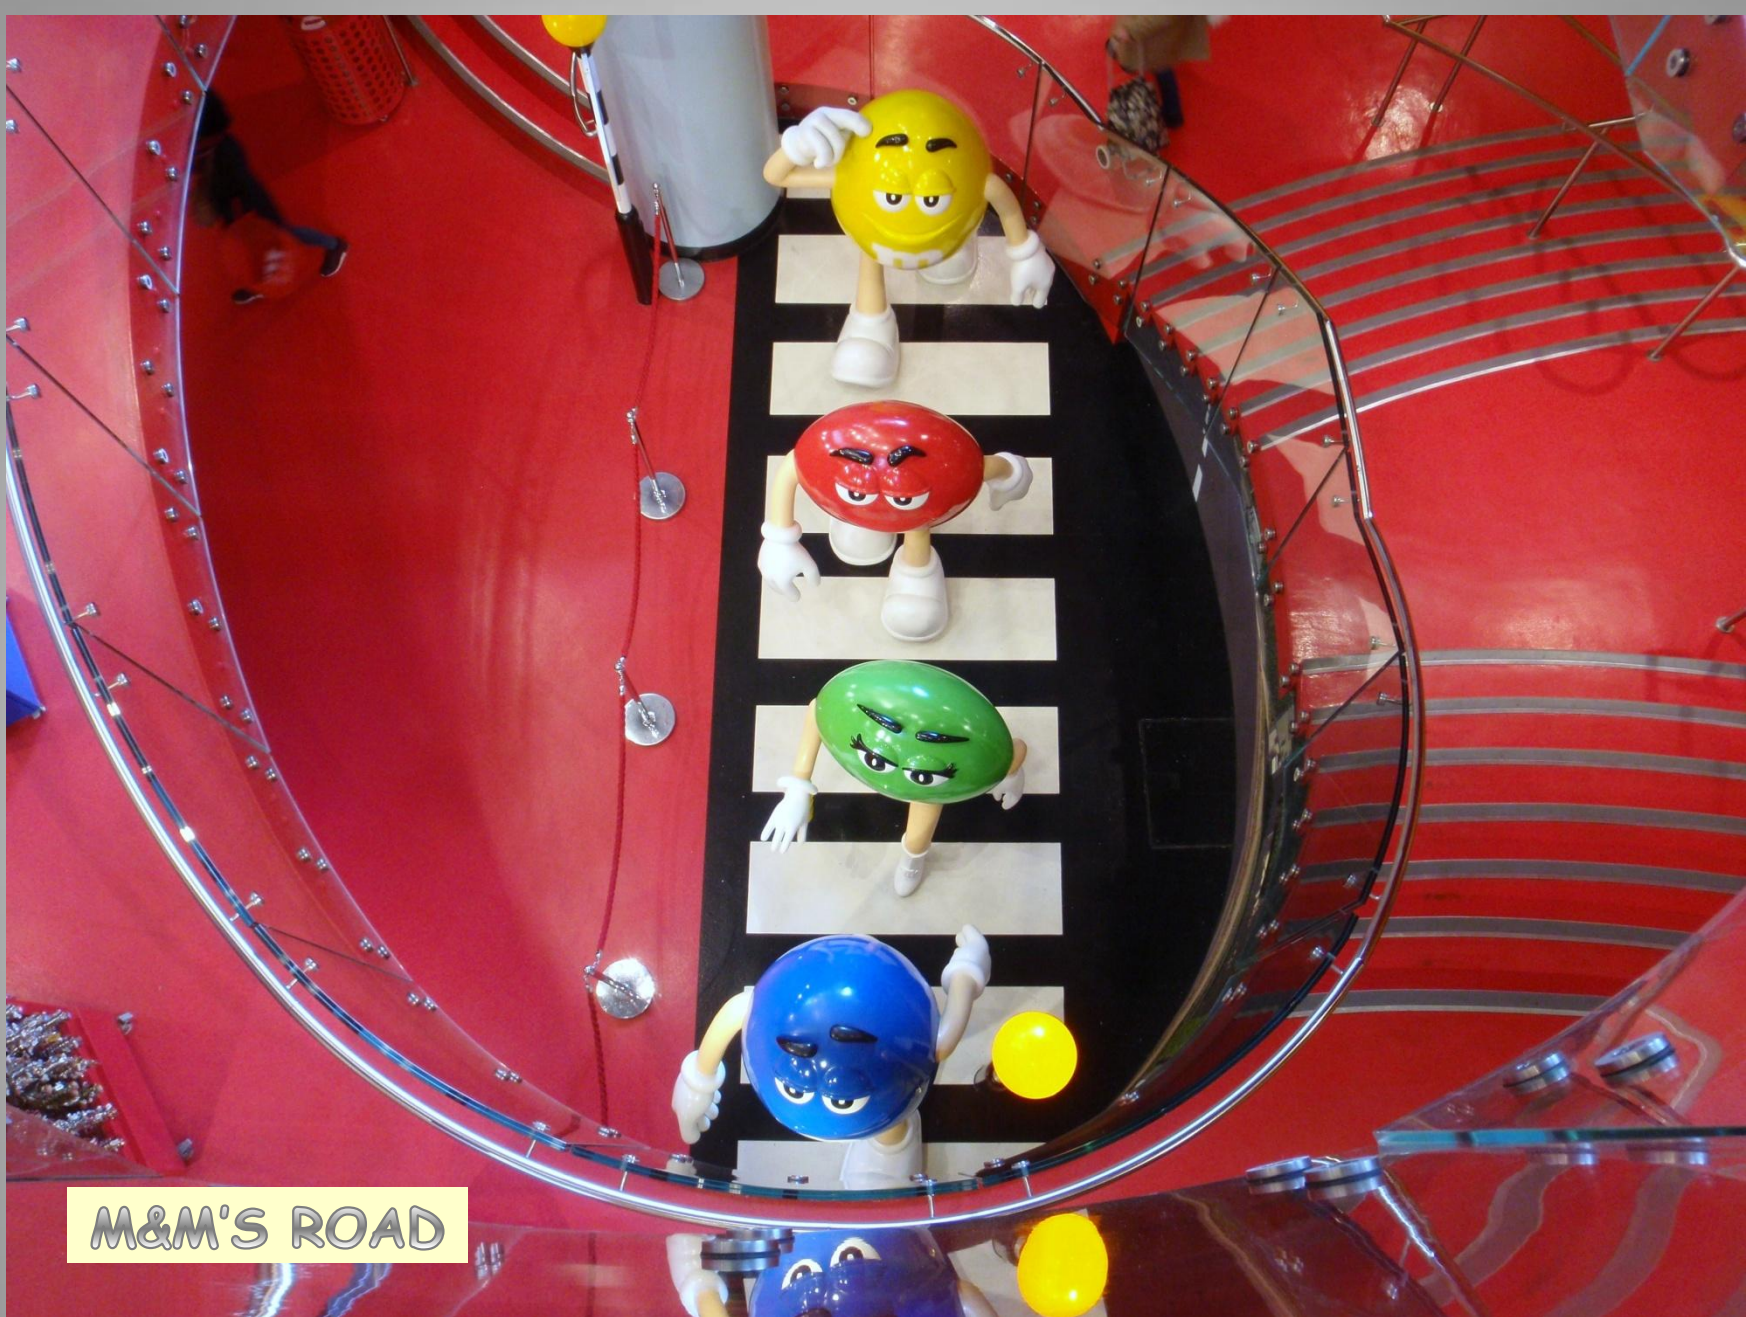

Anne-Marie EYMARD & Christine DEMEUSOIS - IREM of CLERMONT-FERRAND - FRANCE
Thursday 2nd March 2017 - LONDON - UK

M&M'S ROAD

Anne-Marie EYMARD & Christine DEMEUSOIS - IREM of CLERMONT-FERRAND - FRANCE
Thursday 2nd March 2017 - LONDON - UK